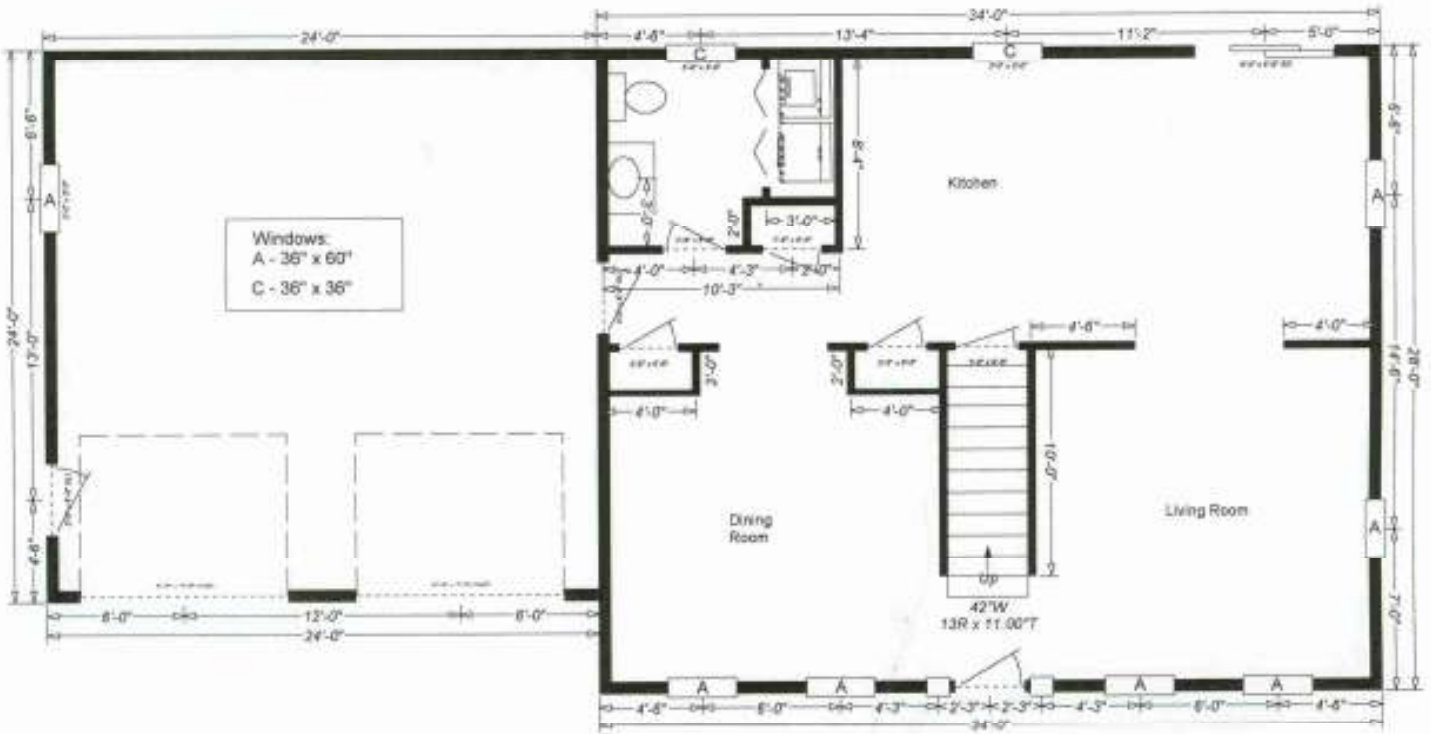

4 BEDROOM COLONIAL

Features:

- 2226 Square Feet
- 4 Bedrooms
- 2 ½ Bathrooms
- 2 Car Attached Garage

Prices starting at \$259,900

* See allowance sheet for included features *

Please see reverse side for sample floor design.

2nd Floor
 Add 1' Extension