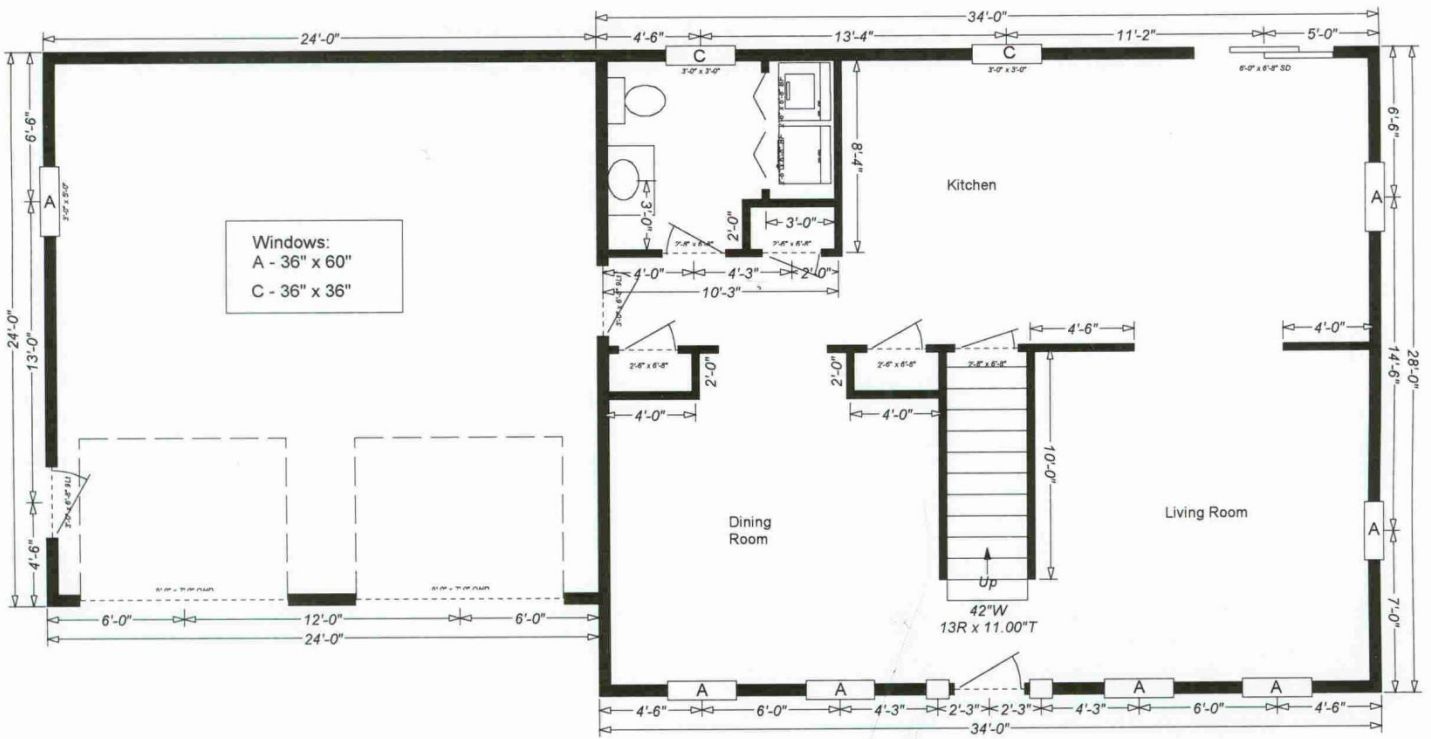

4 BEDROOM COLONIAL

Features:

- 2,435 Square Feet
- 4 Bedrooms
- 2 ½ Bathrooms
- 2 Car Attached Garage

Please call for current pricing

* See allowance sheet for included features *

Please see reverse side for sample floor design.

2nd Floor

Add 1' Extension