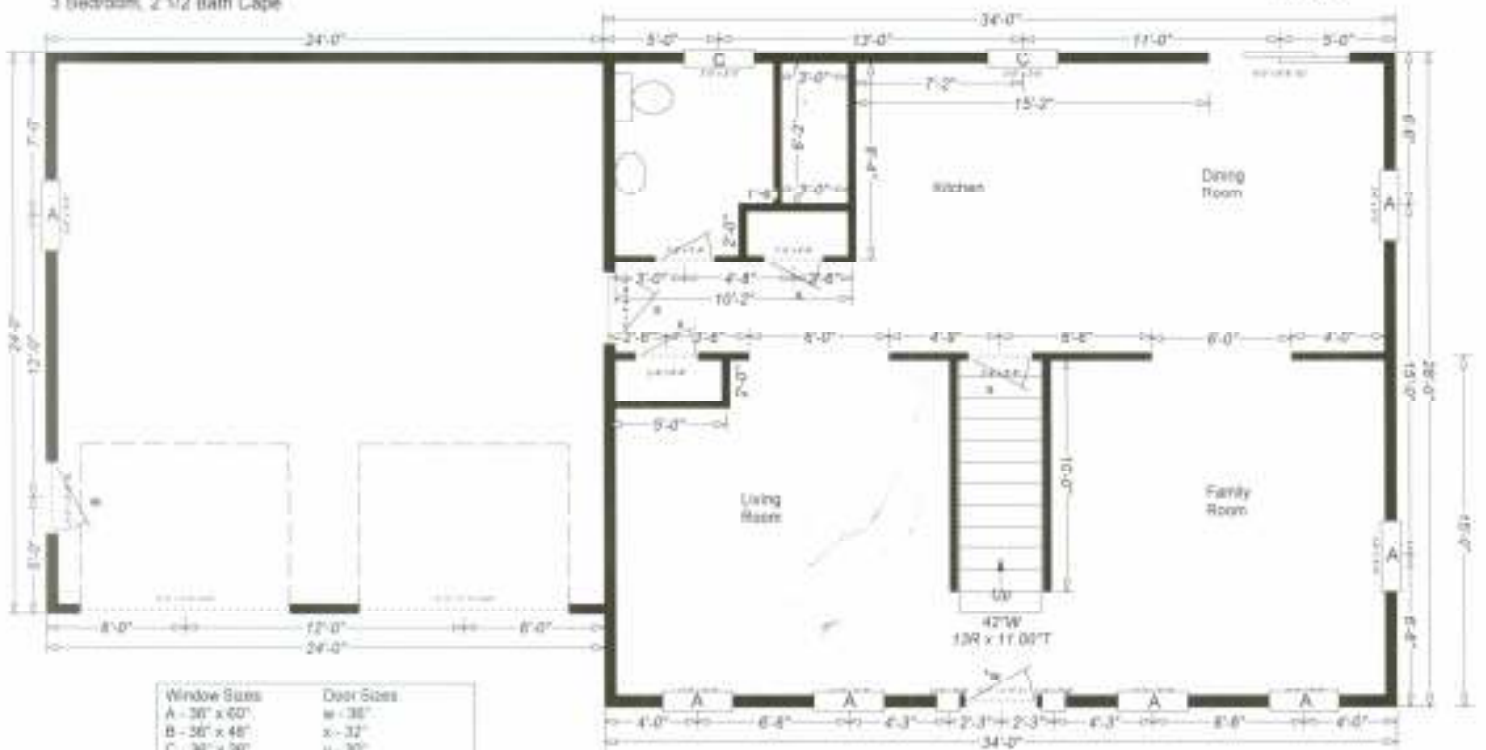

3 BEDROOM CAPE WITH FRONT PORCH

Features:

- 34 x 28 House
- 3 Bedrooms
- 2 ½ Bathrooms
- Attached 24x24 2 Car Garage

Prices starting at \$249,900

* See allowance sheet for included features *

Please see reverse side for sample floor design.

3 Bedroom, 2 1/2 Bath Cape

1st Floor

2nd Floor