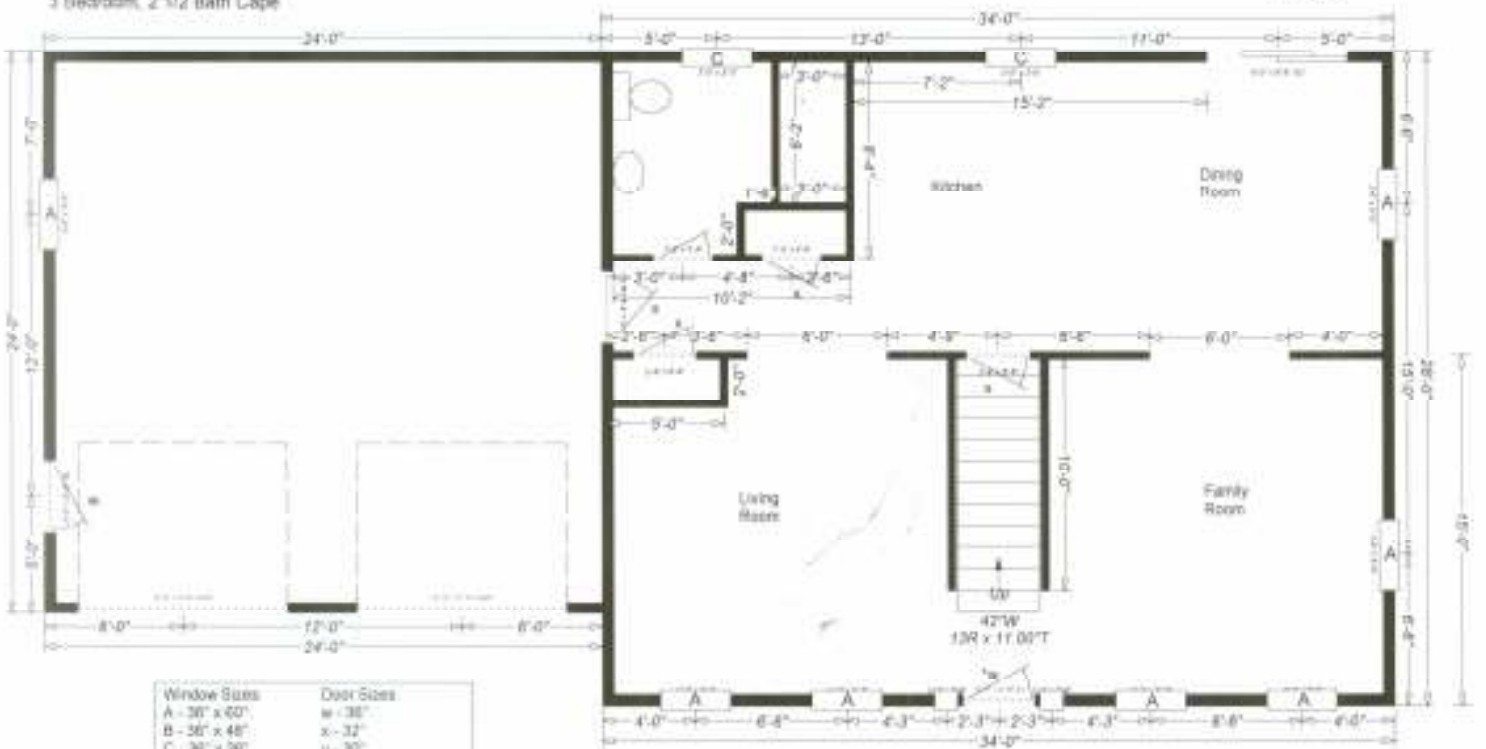

3 BEDROOM CAPE

Features:

- 1,800 Square Feet
- 3 Bedrooms
- 2 ½ Bathrooms
- 2 Car Attached Garage

Prices starting at \$239,900

* See allowance sheet for included features *

Please see reverse side for sample floor design.

3 Bedroom, 2 1/2 Bath Cape

1st Floor

Window Sizes	Door Sizes
A - 36" x 60"	w - 36"
B - 36" x 48"	x - 32"
C - 36" x 30"	y - 30"
	z - 24"

*Front Door - 36" x 60" w/ 12" sidelights

2nd Floor