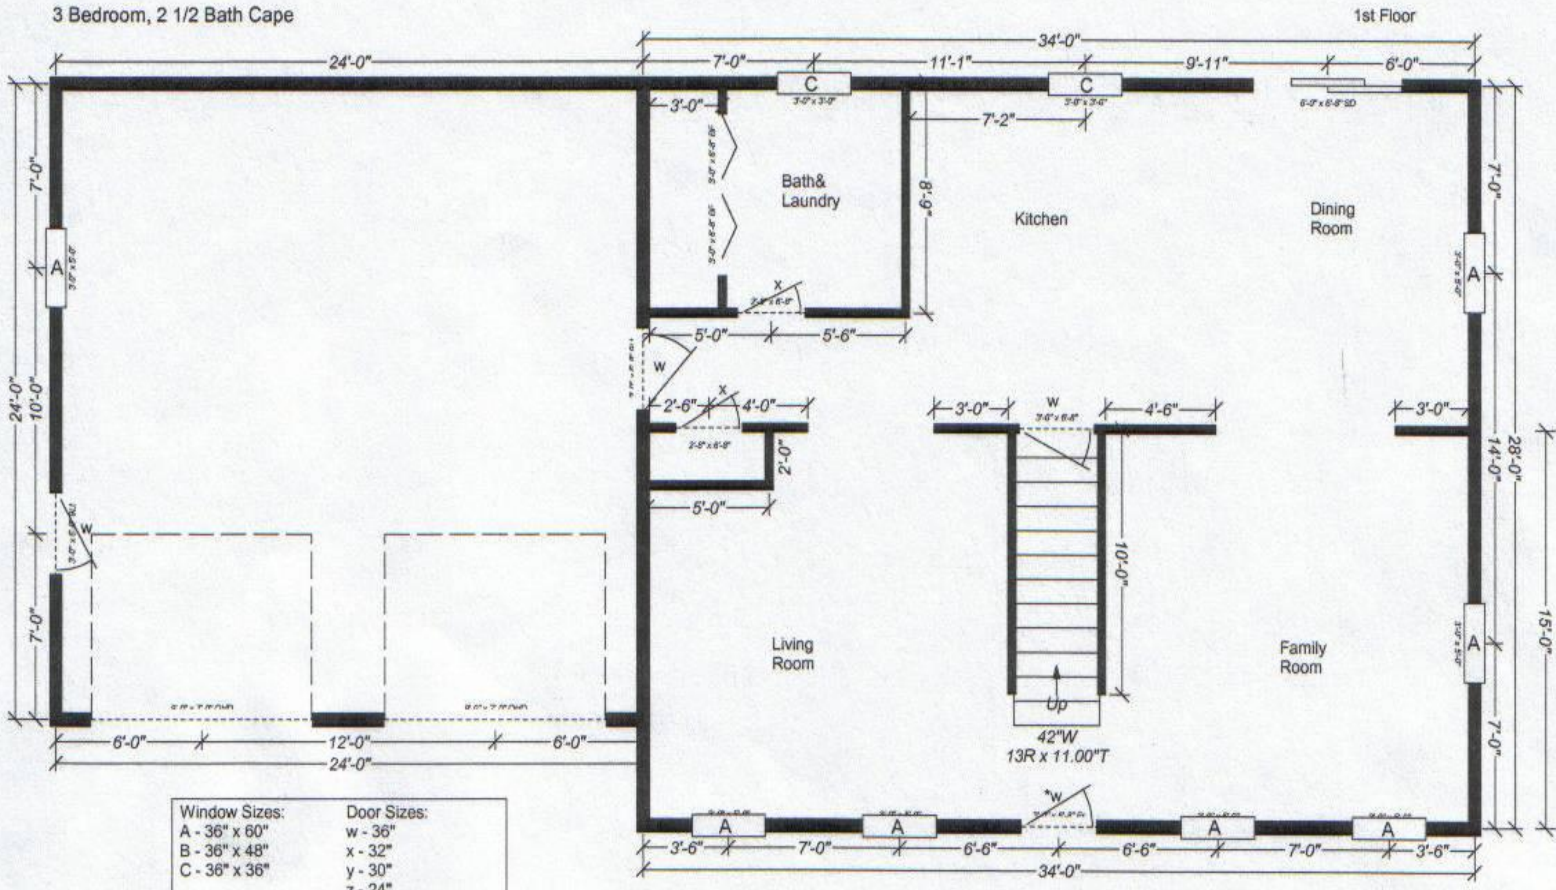

3 BEDROOM CAPE

Features:

- 1,800 Square Feet
- 3 Bedrooms
- 2 ½ Bathrooms
- 2 Car Attached Garage

Please call for current pricing

* See allowance sheet for included features *

Please see reverse side for sample floor design.

3 Bedroom, 2 1/2 Bath Cape

Window Sizes:	Door Sizes:
A - 36" x 60"	w - 36"
B - 36" x 48"	x - 32"
C - 36" x 36"	y - 30"
	z - 24"

*Front Door - 36" x 80" w/ 12" sidelights